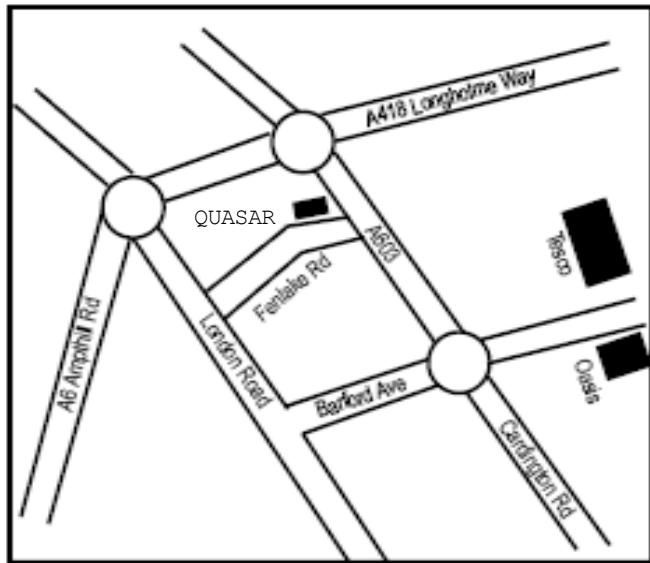

It's Party Time!

Invitation

Quasar Party

Map & Directions:

From The Oasis swimming pool:

Travel towards Bedford town centre on Cardington Road and take the 2nd left, Fenlake Road. Follow the road around the bend to the left and take the 2nd small right turn to Fenlake Road Industrial Estate. You will see a large Quasar building sign.

Please come to _____ party at

BEDFORD QUASAR

**12A FENLAKE INDUSTRIAL ESTATE
FENLAKE ROAD, BEDFORD MK42 OHB
TEL: 01234 211119**

Date _____

Time _____

We will play two games of quasar and have party food in the party room – hope to see you there!